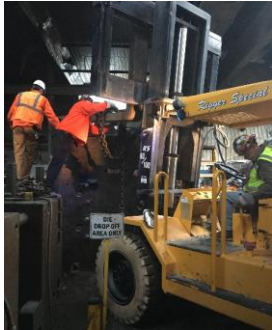

Ford – Meridian – Walbridge Working Together

Ford crisis team arrives on site with Walbridge

19 tools removed in 48 hours under adverse conditions

Ford tools shipped to UK & Ontario sites

Nottingham, UK 1st F150 casting shots

Nottingham, UK 1st F150 production & PV parts

DTP planned production re-start

May

2

3

4

5

6