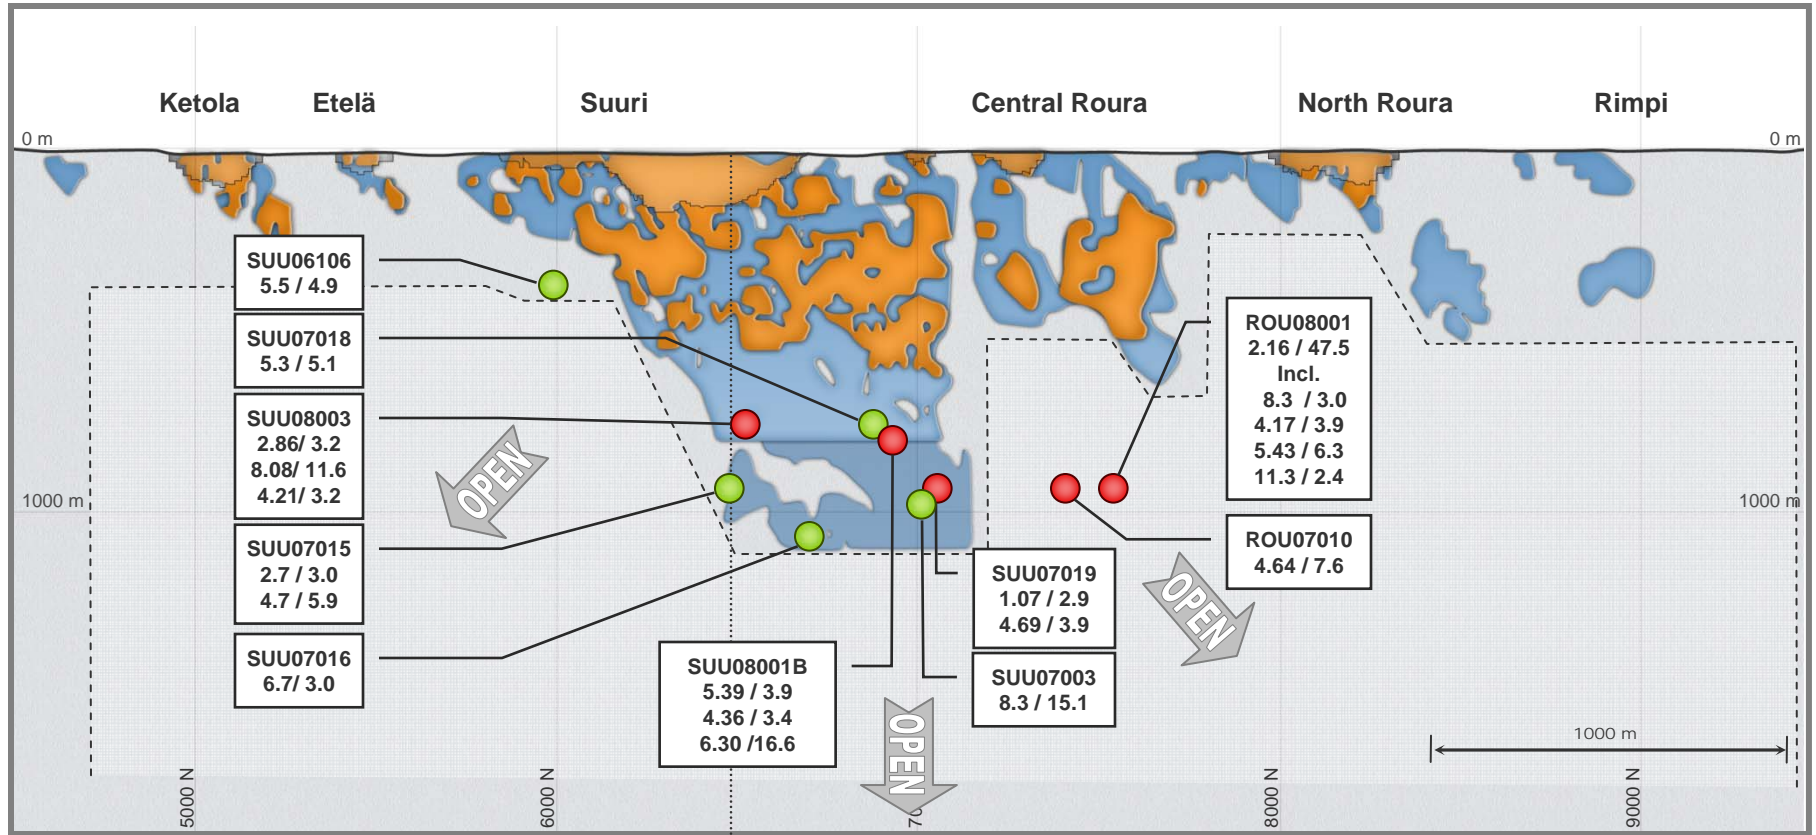

# Kittila Mine – Finland

New Gold Zones at Depth

Longitudinal Section

- Probable Reserve
- Mineral Resource
- Exploration upside

Section 36500 N

- Latest Drill Holes  
Gold g/t / True Width meters
- Previously Released Drill Holes  
Gold g/t / True Width meters