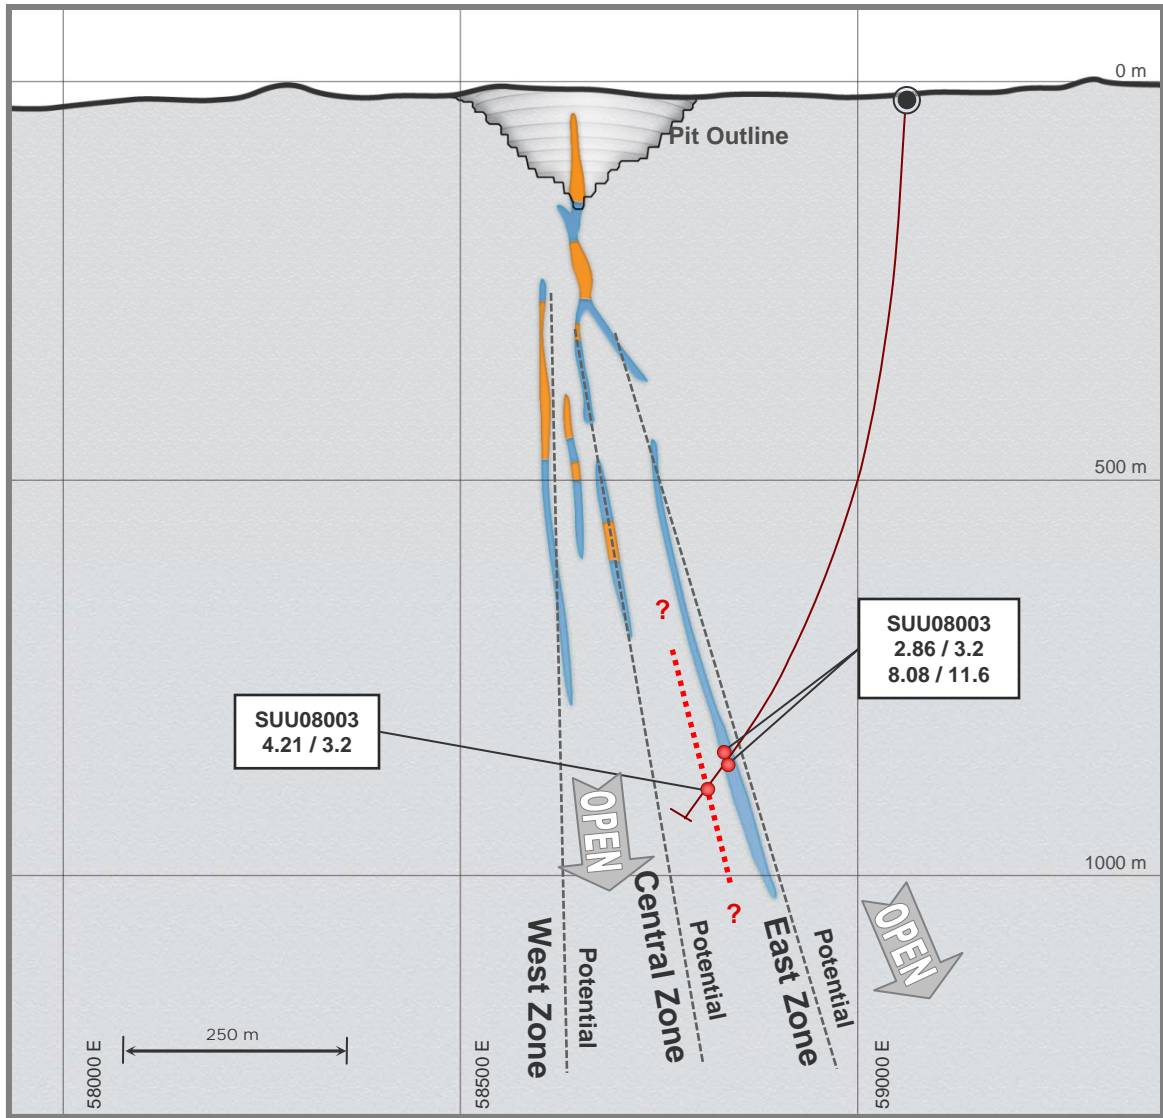

# Kittila Mine – Finland

## Section 36500N Looking North

- Probable Reserve
- Mineral Resource
- Latest Drill Holes  
Gold g/t / True Width meters
- New Lens