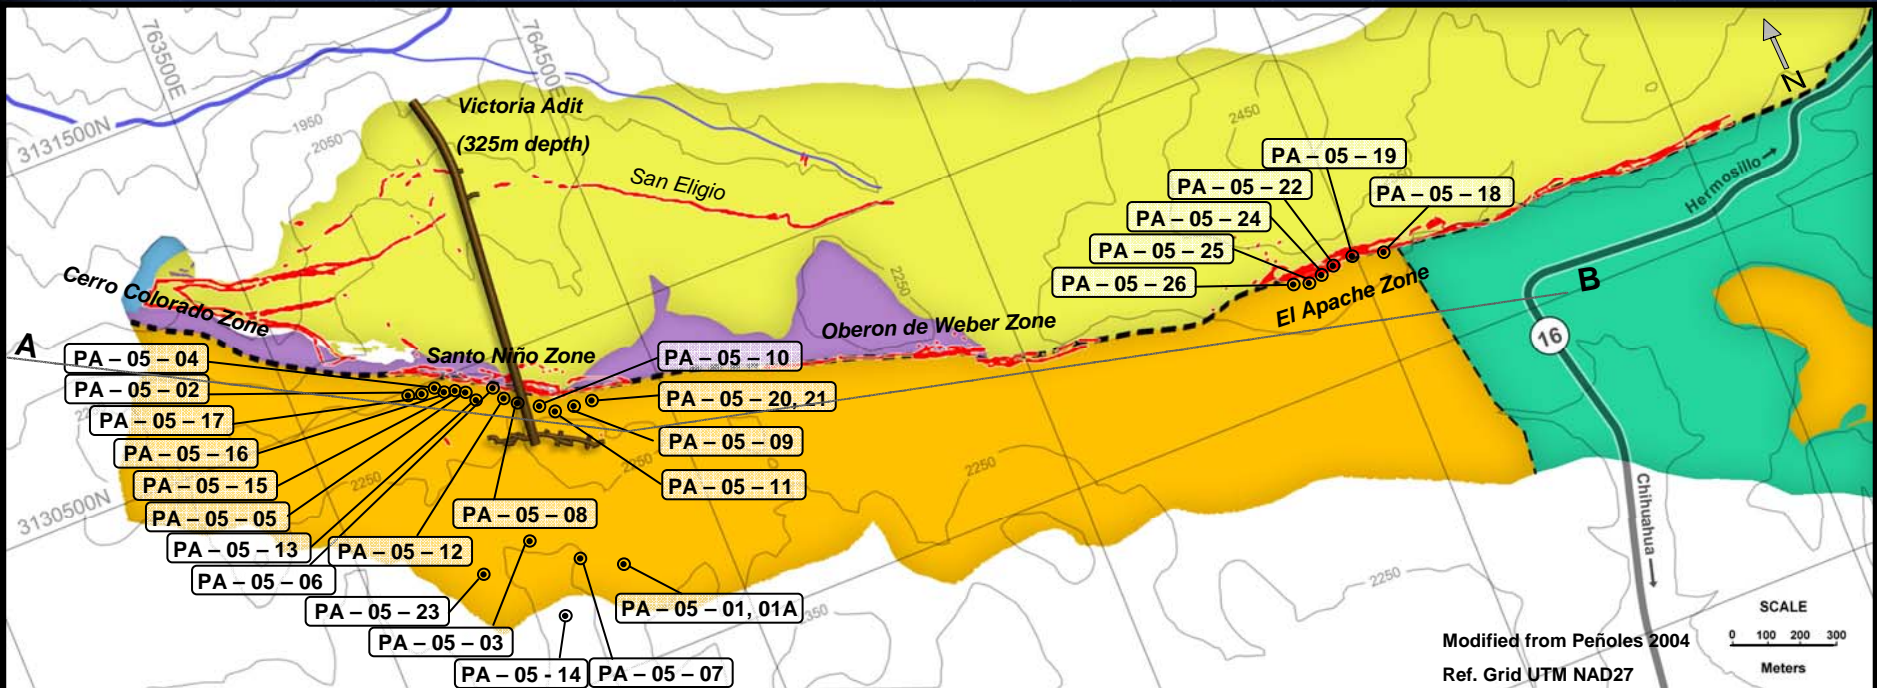

Geological Map

Pinos Altos Project

	Navosaygame Conglomerate		Santo Niño Andesite		Creek		Vein Zone
	Buenavista Ignimbrite		Victoria Ignimbrite		Reference Line Longitudinal Section		Fault
	Frijolar Andesite						

Longitudinal Section

Santo Niño Structure